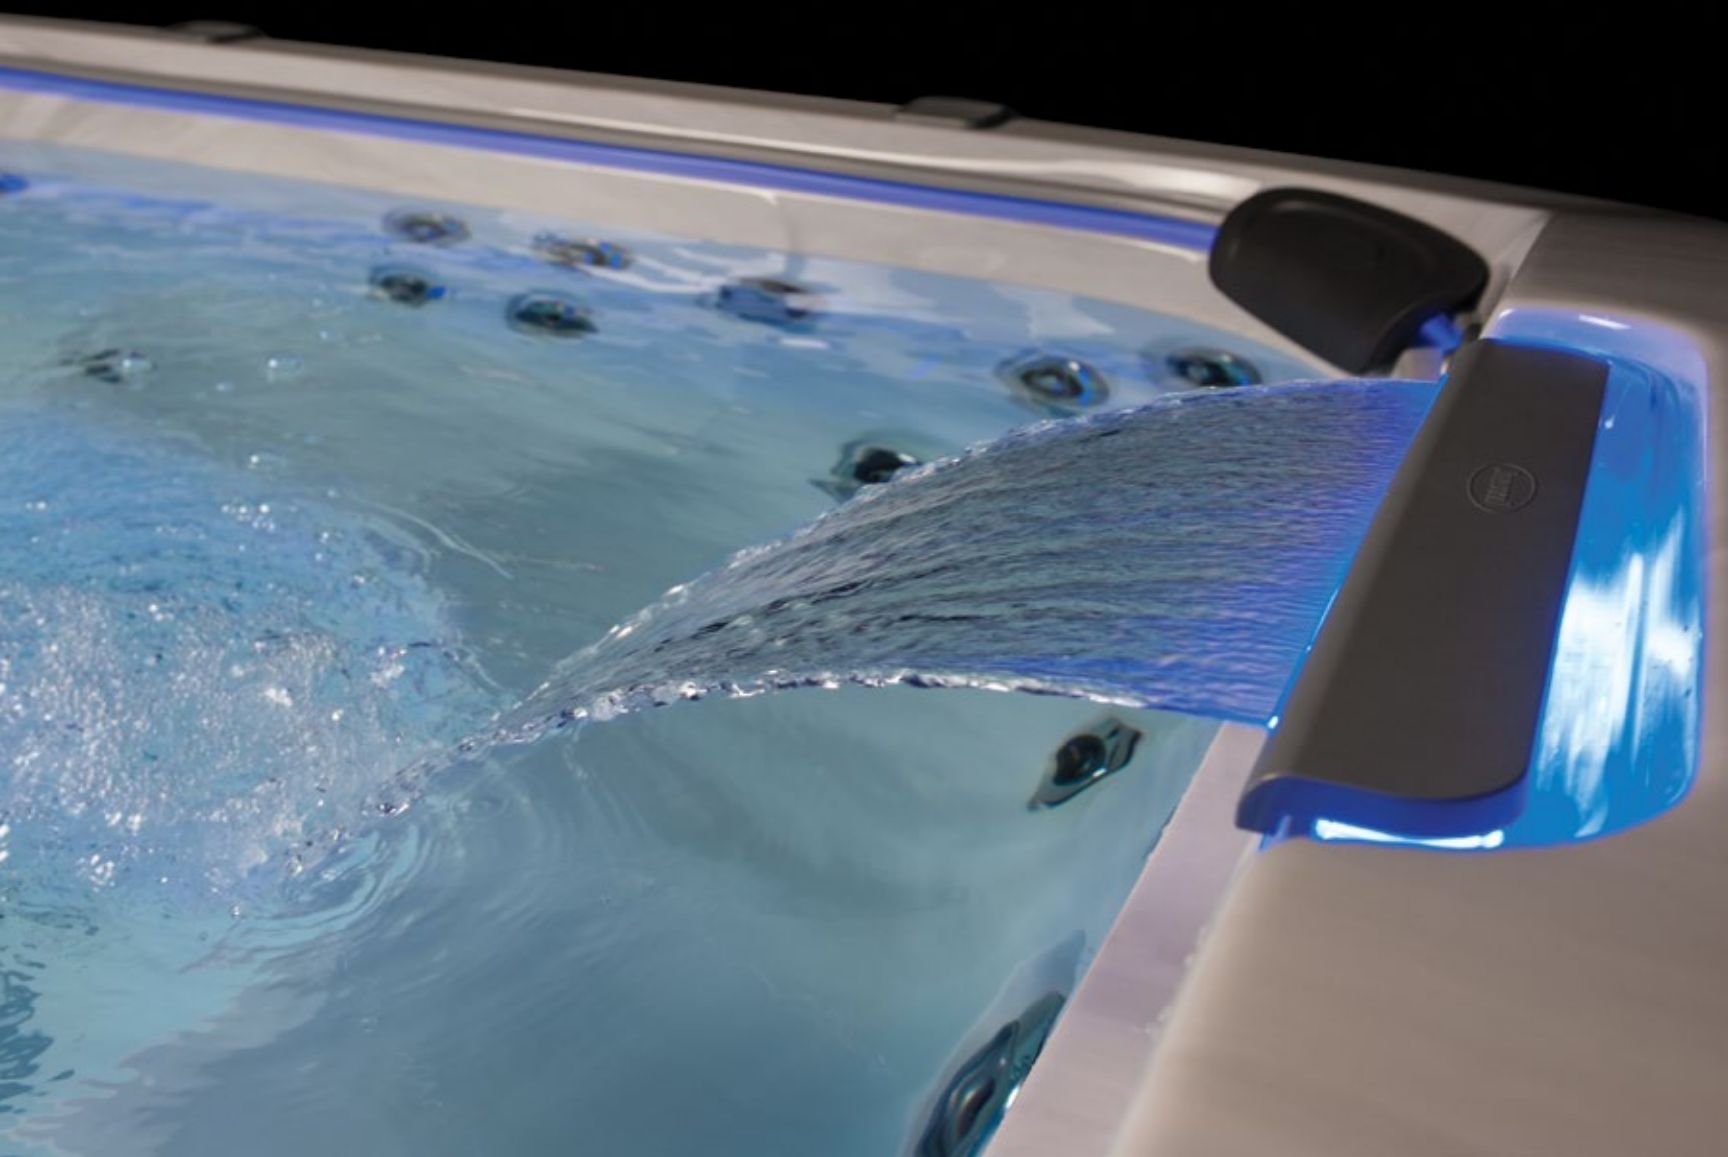

INNOVATIVE TECHNOLOGY

The J-500™ Collection is also the most technologically advanced hot tub we've ever made. The ProTouch™ control is the first water-proof glass touch screen control on a hot tub. Our integrated smartphone app allows you to heat up the water on your way home, activate maintenance reminders and even alert both you and your local dealership of any service needs. The fiber optic ProEdge™ lighting technology only uses a single LED bulb on the inside perimeter to make your hot tub glow evenly. Thanks to the latest technology, this collection is also the smartest.