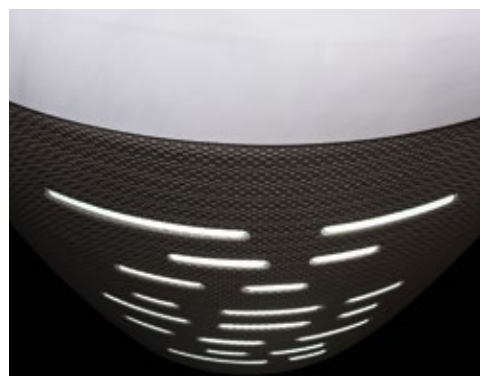

PERFORMANCE

- Introduces the PowerPro® FX Directional Jet for targeted hip massage, exclusive to the J-500™ Collection
- Offers wrist jets incorporated into an upright seat in the J-585™
- Provides wider variety of seating levels to accommodate varying heights comfortably

DESIGN

- Debuts Curvalux™ exterior mimicking durable, high-end patio furniture
- Showcases a modern shape with an elevated silhouette and wall mounted controls for sleek deck design
- Features a revolutionary architectural lighting design integrated into the skirt

EASE OF USE

- Integrates a concealed clip skirt system for easy, tool-free access
- Incorporates full-color ProTouch™ Glass Control panel
- Boasts compatibility with ProLink™ Monitoring App for access to remote monitoring, reminders and service needs